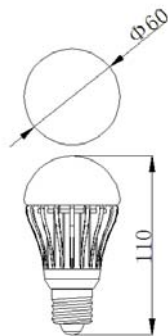

10W E27 LED BULB

Features

- Professional LED lamp working at 90-265V AC
- Equipped with [Epistar](#) SMD LED
- High performance LED driver
- Uniform light output with diffusion PC cover
- Excellent heat sink design
- Low energy consume, but long life up to 50,000 Hours
- Operating temperature: -40°~ 70°
- Operating humidity: 10%-90%
- 5 Years Warranty

Item No.	Power	LED	Color	CRI	Lumen	Input	PF	Optic	Beam	Base	DIMM.
DSA-6010G-E27	10W	SMD	3000K	>80Ra	800lm	90-265V	>0.9	Diffusion	360°	E27	NO
DSA-6010G-E27	10W	SMD	6000K	>80Ra	825lm	90-265V	>0.9	Diffusion	360°	E27	NO

Dimension	D60X110mm	Weight	0.100kgs	Package	100pcs/carton	G. Weight	13.0kgs
-----------	-----------	--------	----------	---------	---------------	-----------	---------